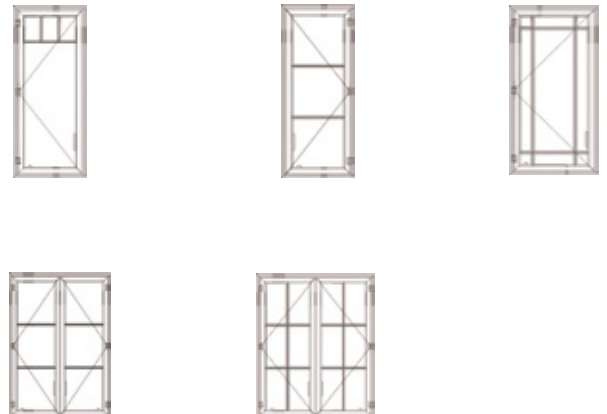

Steel Look Aluminum Windows

Casement T225

The true steel alternative option

Our Steel Look casement windows retain many of the features and aesthetics of the old original steel windows. Narrow 2 1/4" frame depth, the beveled glass stop and 3/4" SDL beveled muntin that simulate the look of original "putty" glazed windows combine to produce a unique offering unmatched in the industry. We offer as casements, awnings, hoppers and fixed configurations. Windows can be mullered to create long runs of fixed glazing which transition nicely into our T-225 French Doors effortlessly.

Features

Size	Casement sash up to 3' wide, 6' high
Thermally Broken	Sashes and frames made with in-house Isobar technology for improved energy performance, NFRC Certified. Fixed units can be expanded simply by utilizing a wider Isobar to increase the glass thickness from 1" O.A. to 1 1/4" O.A.
High Performance Glass	1" Dual-glazed, Low-E glass
Spacer	High performance superspacer, Matte black Finish, Stainless steel spacer available
Frame Depth	2 1/4"
Hardware	
Operation/ Configuration	Crank-out or push-out operation options; available as single, double, triple, or multiple operating sashes; matching transoms available

Muntins

Use muntins to create interest or fit particular architectural designs. Arcadia Custom products can be ordered with custom grid patterns in either SDL or TDL options. Additional grid patterns are available.