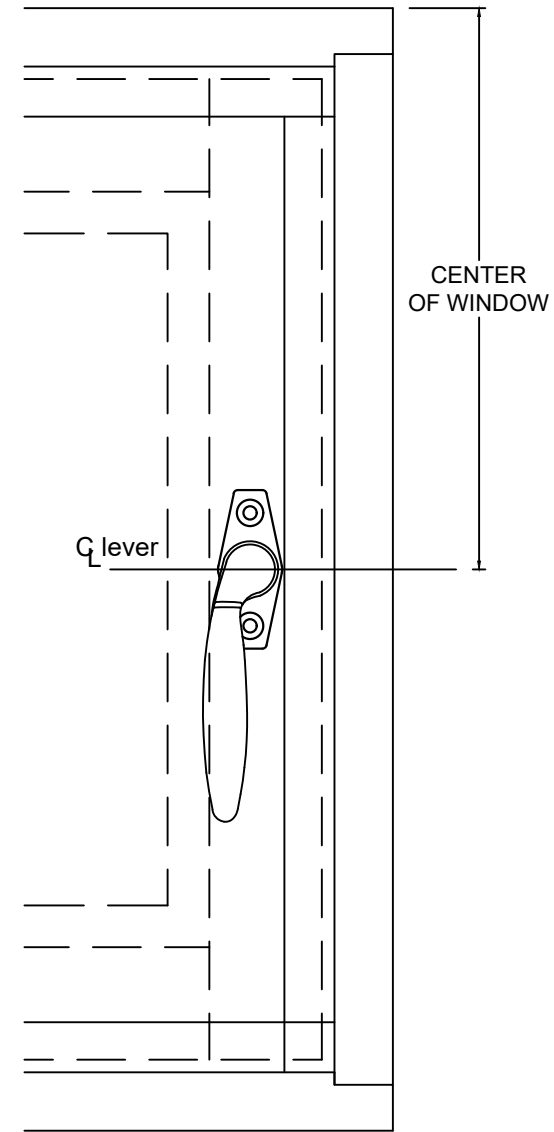

Minimum jamb width = 4 1/4" (No Screen)

Minimum jamb width = 5 5/16" (With Screen)

Other

Maximum jamb width = 9 1/8" (Solid)

Minimum window width = 36 1/2"

Minimum window height = 27"

Maximum window height = 73"

BUTT HINGES
 MINIMUM WINDOW TO
 FULLFILL ALL CRITERIA
 = 27" X 43"

**WINDOW SIZE TO MEET EGRESS CRITERIA
 FRENCH WINDOW WITH BUTT HINGES**

WINDOW HEIGHT	WINDOW WIDTH													
	27	28	29	30	31	32	33	34	35	36	37	38	39	40
28														
29														
30														
31														
32														
33														
34														
35														
36														
37														
38														
39														
40														
41														
42														
43														

FRICITION HINGES
 MINIMUM WINDOW TO
 FULLFILL ALL CRITERIA
 = 34" X 43"

**WINDOW SIZE TO MEET EGRESS CRITERIA
 FRENCH WINDOW WITH FRICTION HINGES**

WINDOW HEIGHT	WINDOW WIDTH													
	34	35	36	37	38	39	40	41	42	43	44	45	46	47
28														
29														
30														
31														
32														
33														
34														
35														
36														
37														
38														
39														
40														
41														
42														
43														

Hardware Install

MANOR MULTIPOINT LOCK

ALPINE MULTIPOINT LOCK

WINDOW < 48" TALL
QTY = 1 MULTIPOINT LOCK

ARCADIA CUSTOM – MASTER SPECIFICATION
VistaWood FRENCH PUSH-OUT WINDOW
SASH LOCK / MULTIPOINT LOCK