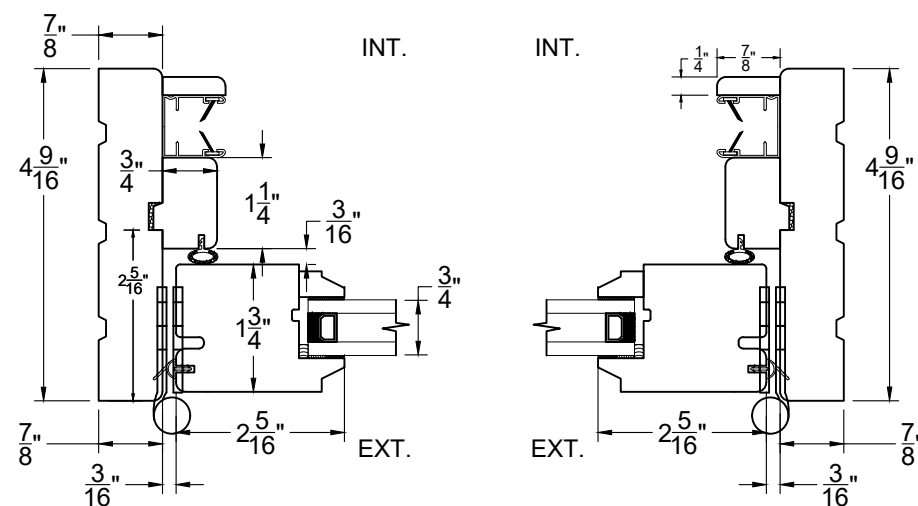

MEETING STILES
WOOD SCREEN

ARCADIA CUSTOM – MASTER SPECIFICATION
VistaWood FRENCH PUSH-OUT WINDOW
TYPICAL DETAILS / ROLL SCREEN