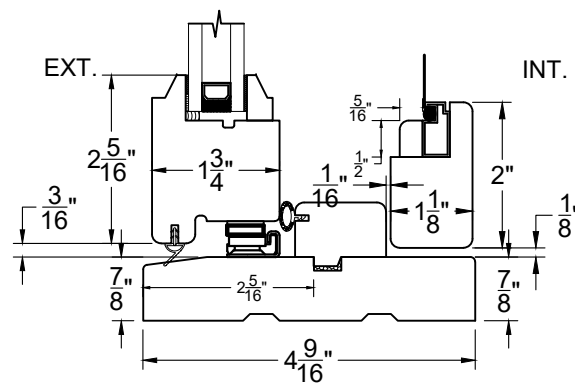

BUTT HINGE, LIMITER
MULTIPOINT
WOOD SCREEN

ARCADIA CUSTOM – MASTER SPECIFICATION

VistaWood PUSH-OUT WINDOW
TYPICAL DETAILS / WOOD SCREEN