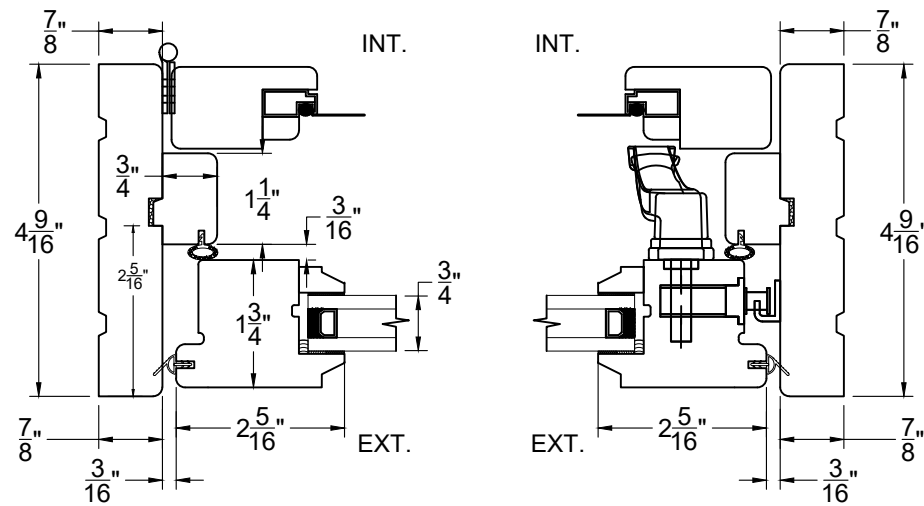

BUTT HINGE, LIMITER
MULTIPOINT
WOOD SCREEN

ARCADIA CUSTOM – MASTER SPECIFICATION

VistaWood PUSH-OUT WINDOW
TYPICAL DETAILS / WOOD SCREEN