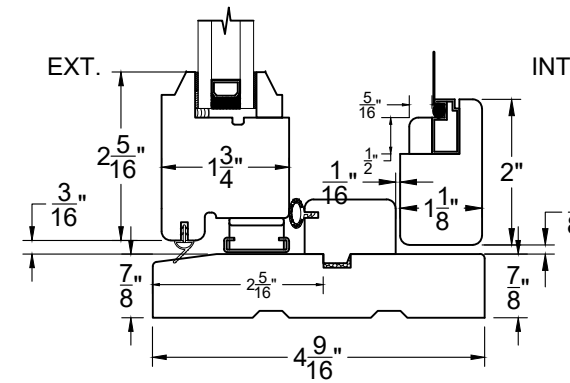

BUTT HINGE, LIMITER
MULTIPOINT
WOOD SCREEN

ARCADIA CUSTOM – MASTER SPECIFICATION

VistaWood PUSH-OUT WINDOW
TYPICAL DETAILS / WOOD SCREEN