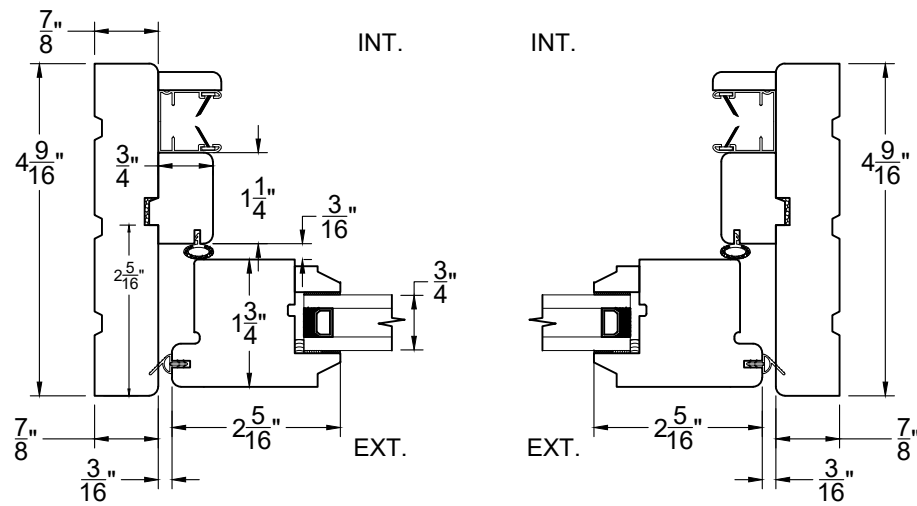

MEETING STILES
WOOD SCREEN

ARCADIA CUSTOM – MASTER SPECIFICATION
VistaWood FRENCH PUSH-OUT WINDOW
TYPICAL DETAILS / ROLL SCREEN