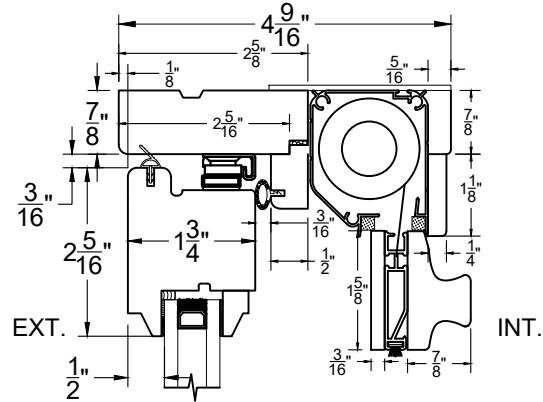

BUTT HINGE, LIMITER
MULTIPOINT
WOOD SCREEN

ARCADIA CUSTOM – MASTER SPECIFICATION

VistaWood PUSH-OUT WINDOW
TYPICAL DETAILS / WOOD SCREEN

Sections

FRICITION HINGE
MULTIPOINT
ROLL SCREEN

BUTT HINGE, LIMITER
MULTIPOINT
ROLL SCREEN

BUTT HINGES
 MINIMUM WINDOW TO
 FULLFILL ALL CRITERIA
 = 27" X 43"

**WINDOW SIZE TO MEET EGRESS CRITERIA
 FRENCH WINDOW WITH BUTT HINGES**

WINDOW HEIGHT	WINDOW WIDTH													
	27	28	29	30	31	32	33	34	35	36	37	38	39	40
28														
29														
30														
31														
32														
33														
34														
35														
36														
37														
38														
39														
40														
41														
42														
43														