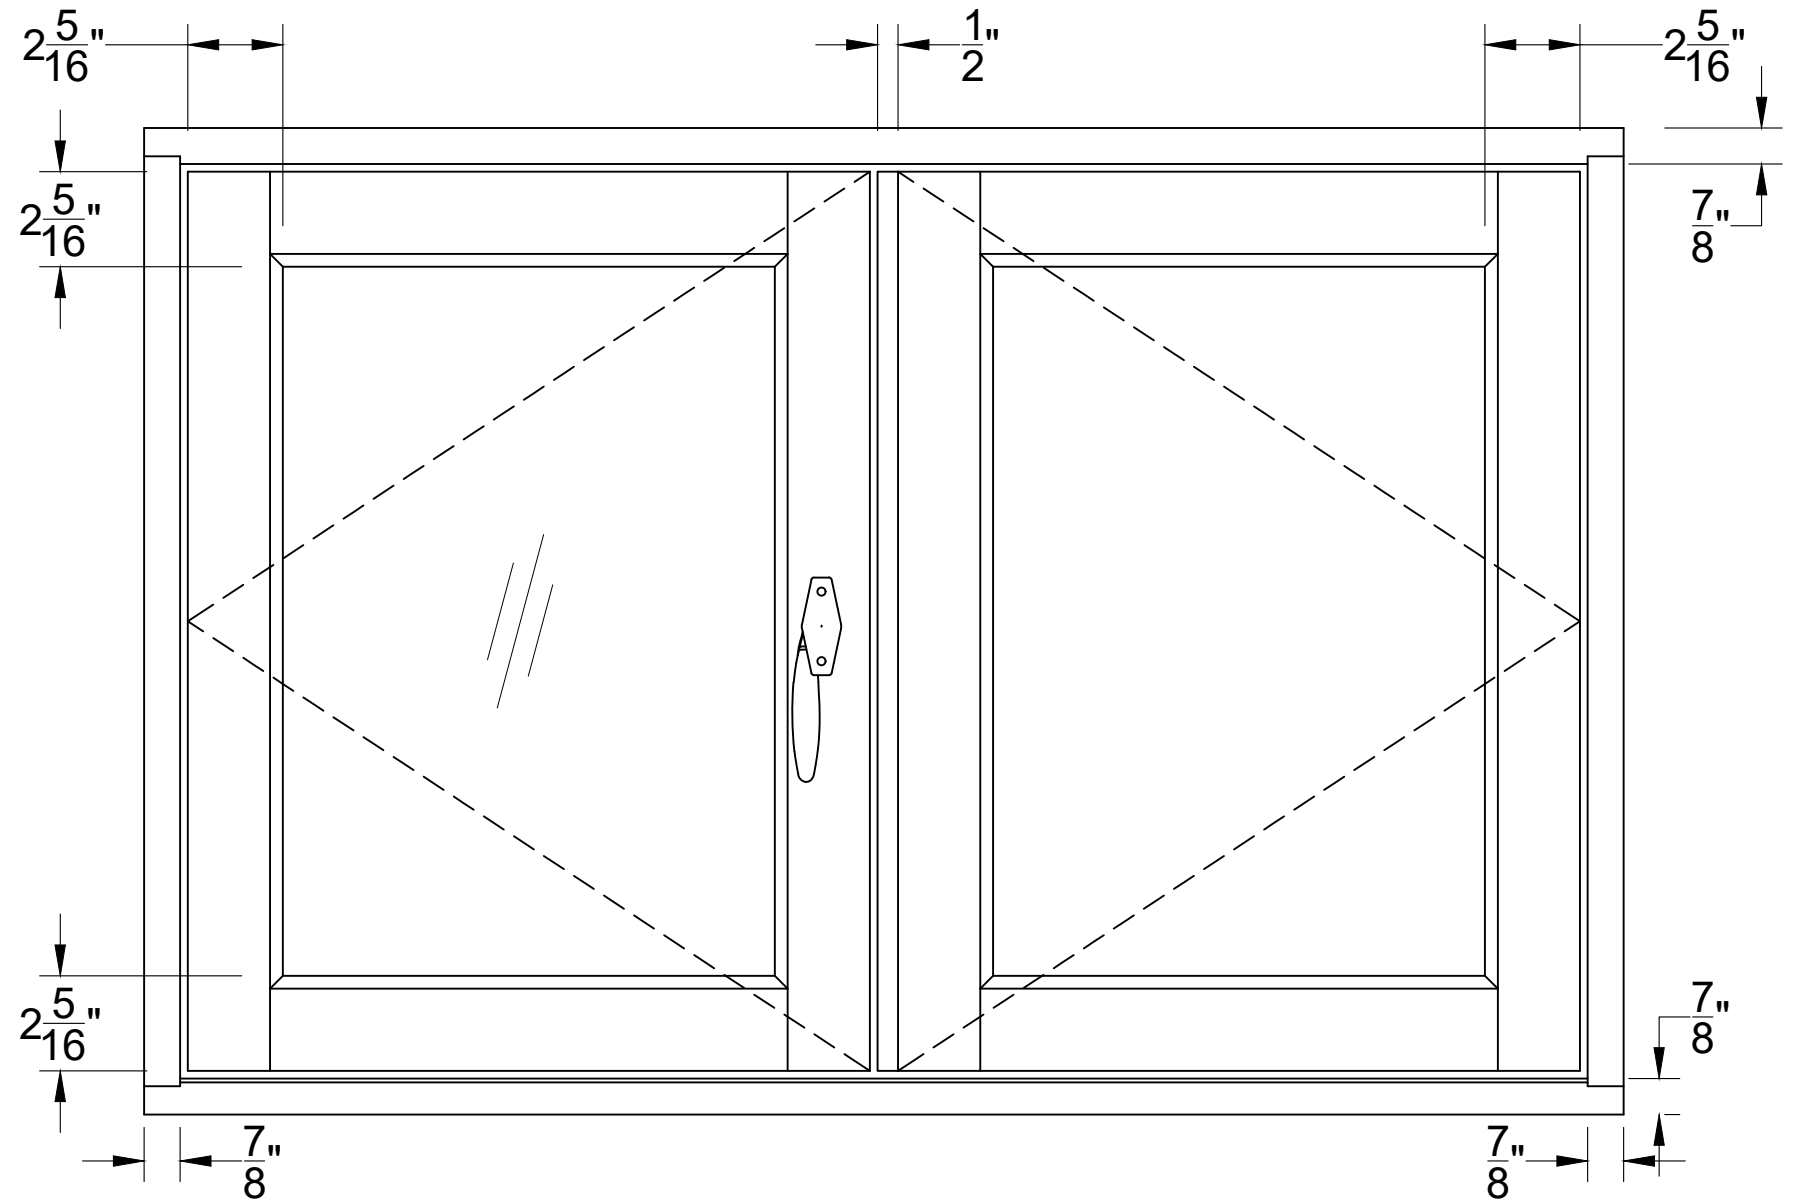

Constraints:

1 3/4" sash

Minimum jamb width = 3 1/2" (No Screen)

Minimum jamb width = 4 9/16" (With Screen)

2 1/4" Sash

Minimum jamb width = 4" (No Screen)

Minimum jamb width = 5 1/16" (With Screen)

2 1/2" Sash

Minimum jamb width = 4 1/4" (No Screen)

Minimum jamb width = 5 5/16" (With Screen)

Other

Maximum jamb width = 9 1/8" (Solid)

Minimum window width = 36 1/2"

Minimum window height = 27"

Maximum window height = 73"

Maximum sash weight = 100lbs

Maximum window = appx 72" x 72"

ATTENTION:

*** All drawings and specs contained herein
are shown as 1 3/4" with Classic Profile***

Sections

FRICITION HINGE
MULTIPOINT
WOOD SCREEN