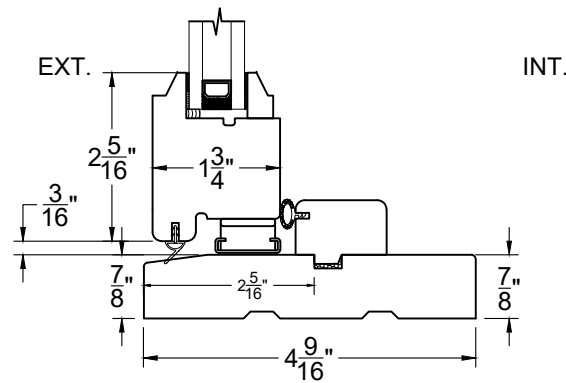

MEETING STILES
NO SCREEN