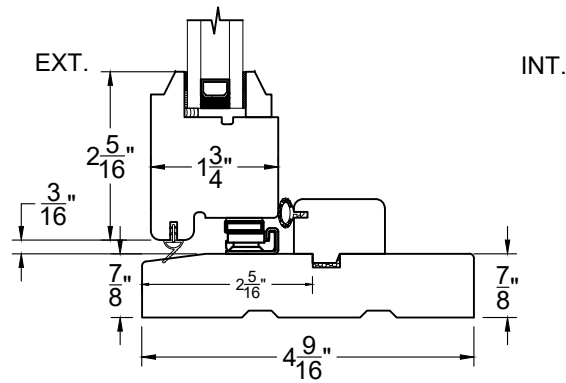

MEETING STILES
NO SCREEN