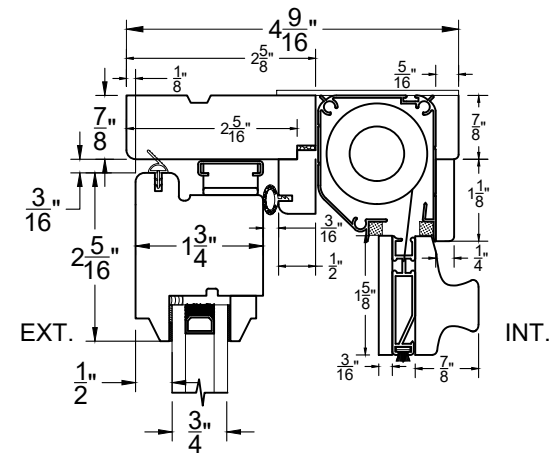

Minimum jamb width = 4 1/4" (No Screen)

Minimum jamb width = 5 5/16" (With Screen)

Other

Maximum jamb width = 9 1/8" (Solid)

Minimum window width = 36 1/2"

Minimum window height = 27"

Maximum window height = 73"

BUTT HINGE, LIMITER
MULTIPOINT
WOOD SCREEN

ARCADIA CUSTOM – MASTER SPECIFICATION

VistaWood PUSH-OUT WINDOW
TYPICAL DETAILS / WOOD SCREEN

Sections

FRICITION HINGE
MULTIPOINT
ROLL SCREEN

BUTT HINGE, LIMITER
MULTIPOINT
ROLL SCREEN

BUTT HINGES
 MINIMUM WINDOW TO
 FULLFILL ALL CRITERIA
 = 27" X 43"

**WINDOW SIZE TO MEET EGRESS CRITERIA
 FRENCH WINDOW WITH BUTT HINGES**

WINDOW HEIGHT	WINDOW WIDTH													
	27	28	29	30	31	32	33	34	35	36	37	38	39	40
28														
29														
30														
31														
32														
33														
34														
35														
36														
37														
38														
39														
40														
41														
42														
43														