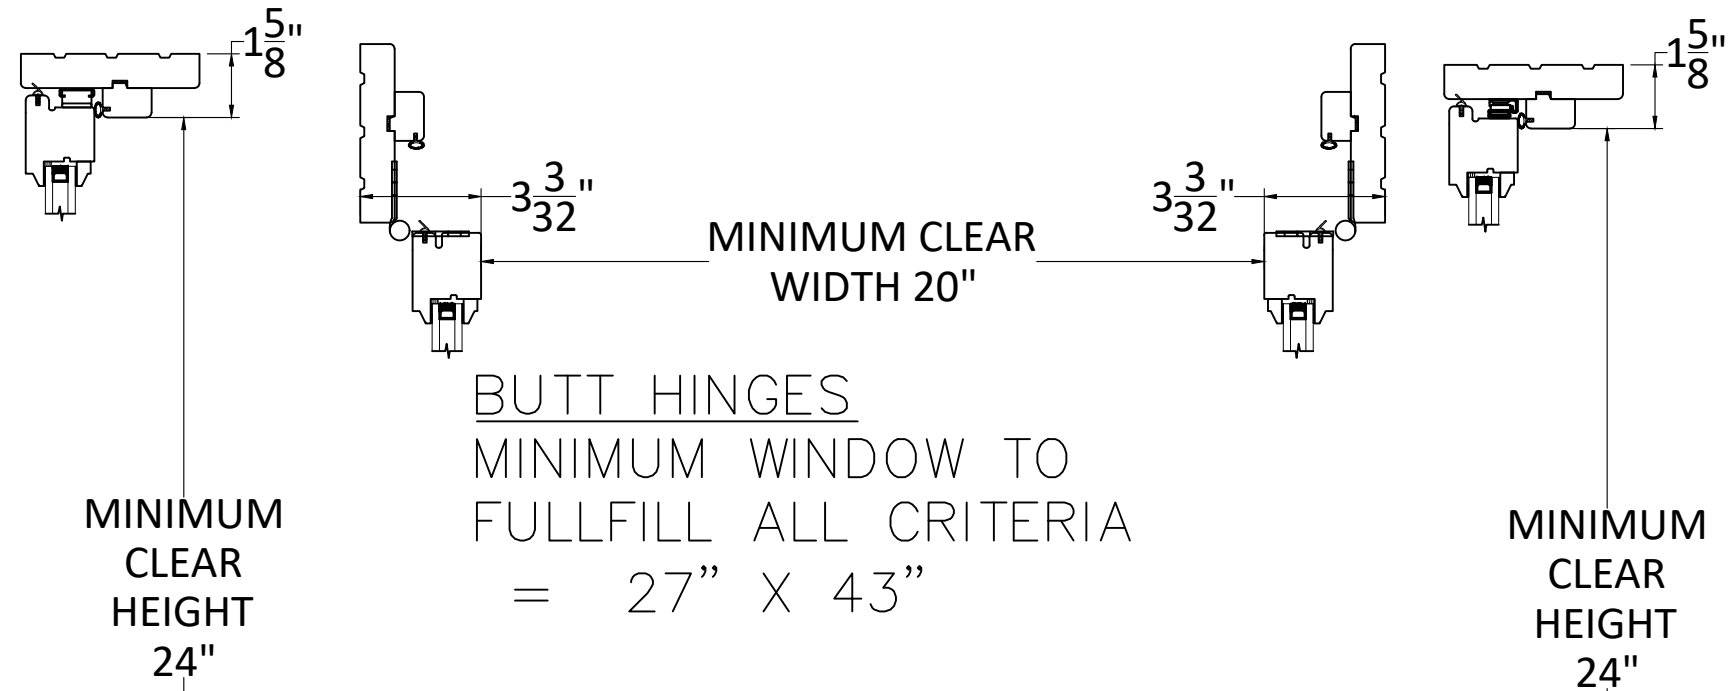

MEETING STILES
NO SCREEN

MEETING STILES
WOOD SCREEN

ARCADIA CUSTOM – MASTER SPECIFICATION
VistaWood FRENCH PUSH-OUT WINDOW
TYPICAL DETAILS / ROLL SCREEN

Manufacturing Detail

EGRESS FIRE CODE CRITERIA:
"CLEAR OPENING OF NOT LESS THAN 20" IN WIDTH, 24" IN HEIGHT AND 5.7 SQ FT IN AREA"

BUTT HINGES
 MINIMUM WINDOW TO
 FULLFILL ALL CRITERIA
 = 27" X 43"

**WINDOW SIZE TO MEET EGRESS CRITERIA
 FRENCH WINDOW WITH BUTT HINGES**

WINDOW HEIGHT	WINDOW WIDTH													
	27	28	29	30	31	32	33	34	35	36	37	38	39	40
28														
29														
30														
31														
32														
33														
34														
35														
36														
37														
38														
39														
40														
41														
42														
43														

FRICITION HINGES
 MINIMUM WINDOW TO
 FULLFILL ALL CRITERIA
 = 34" X 43"

**WINDOW SIZE TO MEET EGRESS CRITERIA
 FRENCH WINDOW WITH FRICTION HINGES**

WINDOW HEIGHT	WINDOW WIDTH													
	34	35	36	37	38	39	40	41	42	43	44	45	46	47
28														
29														
30														
31														
32														
33														
34														
35														
36														
37														
38														
39														
40														
41														
42														
43														

Hardware Install

MANOR MULTIPOINT LOCK

ALPINE MULTIPOINT LOCK

WINDOW < 48" TALL
QTY = 1 MULTIPOINT LOCK

ARCADIA CUSTOM – MASTER SPECIFICATION
VistaWood FRENCH PUSH-OUT WINDOW
SASH LOCK / MULTIPOINT LOCK