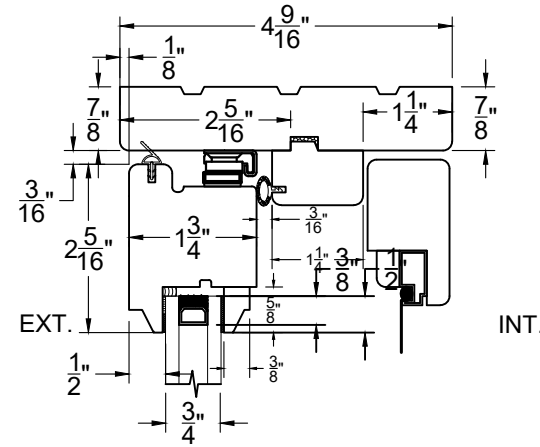

Minimum jamb width = 4 1/4" (No Screen)

Minimum jamb width = 5 5/16" (With Screen)

Other

Maximum jamb width = 9 1/8" (Solid)

Minimum window width = 36 1/2"

Minimum window height = 27"

Maximum window height = 73"

Maximum sash weight = 100lbs

Maximum window = appx 72" x 72"

ATTENTION:

*** All drawings and specs contained herein
are shown as 1 3/4" with Classic Profile***

Sections

FRICITION HINGE
MULTIPOINT
WOOD SCREEN