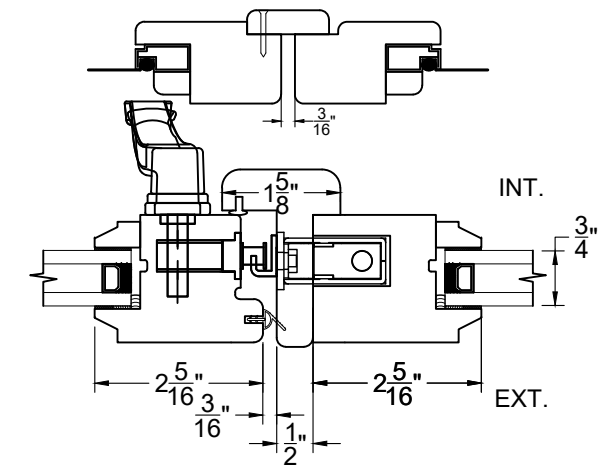

MEETING STILES
WOOD SCREEN

ARCADIA CUSTOM – MASTER SPECIFICATION
VistaWood FRENCH PUSH-OUT WINDOW
TYPICAL DETAILS / ROLL SCREEN