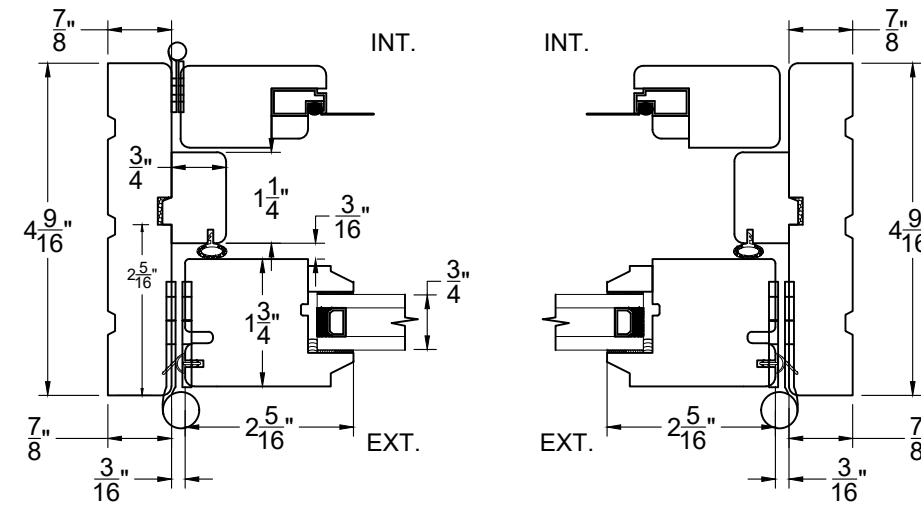

BUTT HINGE, LIMITER
MULTIPOINT
WOOD SCREEN

ARCADIA CUSTOM – MASTER SPECIFICATION

VistaWood PUSH-OUT WINDOW
TYPICAL DETAILS / WOOD SCREEN