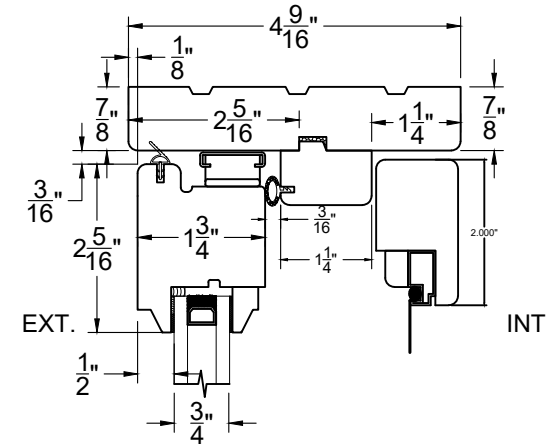

BUTT HINGE, LIMITER
MULTIPOINT
WOOD SCREEN

ARCADIA CUSTOM – MASTER SPECIFICATION

VistaWood PUSH-OUT WINDOW
TYPICAL DETAILS / WOOD SCREEN