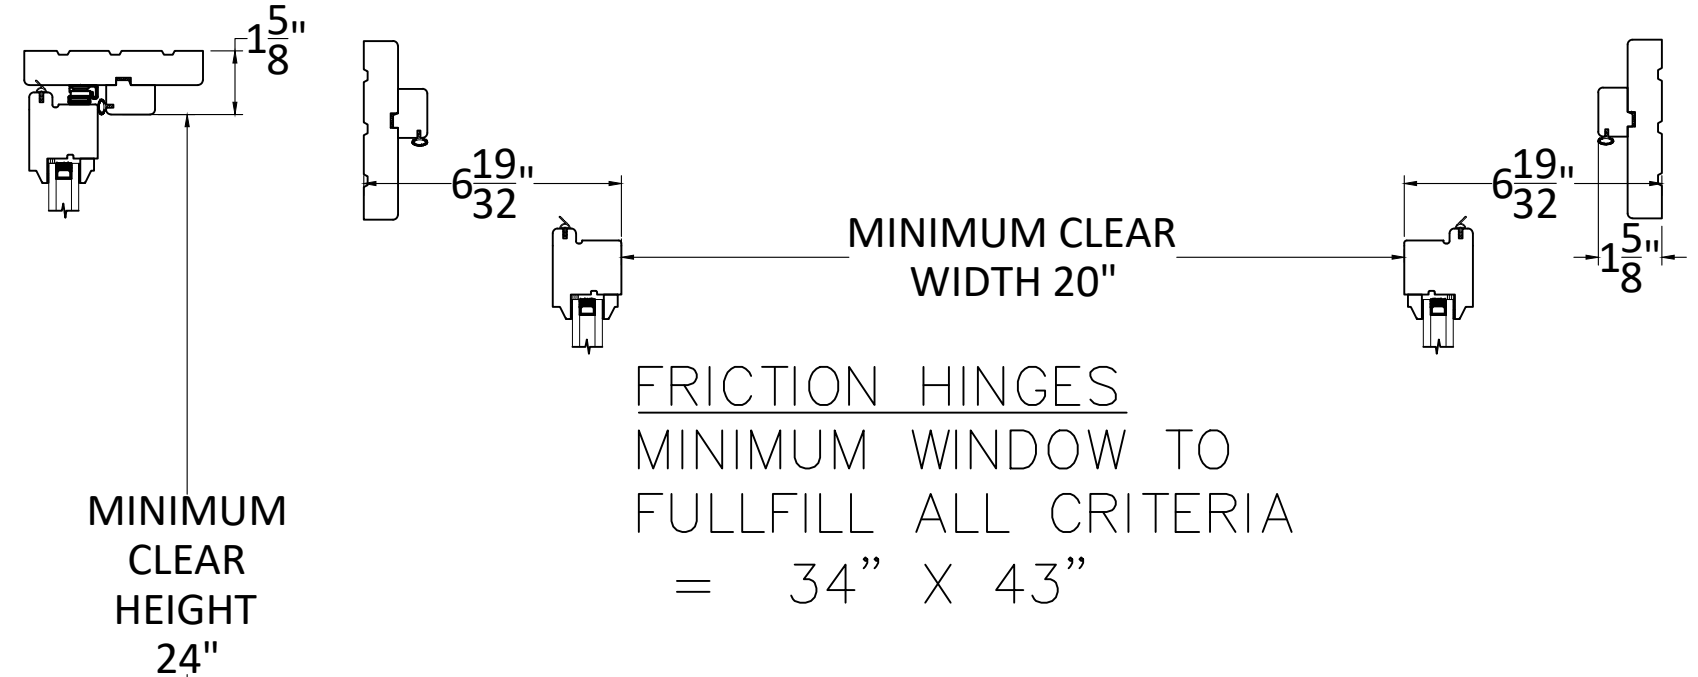

MEETING STILES
NO SCREEN

MEETING STILES
WOOD SCREEN

ARCADIA CUSTOM – MASTER SPECIFICATION
VistaWood FRENCH PUSH-OUT WINDOW
TYPICAL DETAILS / ROLL SCREEN

Manufacturing Detail

EGRESS FIRE CODE CRITERIA:
"CLEAR OPENING OF NOT LESS THAN 20" IN WIDTH, 24" IN HEIGHT AND 5.7 SQ FT IN AREA"

BUTT HINGES
 MINIMUM WINDOW TO
 FULLFILL ALL CRITERIA
 = 27" X 43"

**WINDOW SIZE TO MEET EGRESS CRITERIA
 FRENCH WINDOW WITH BUTT HINGES**

WINDOW HEIGHT	WINDOW WIDTH													
	27	28	29	30	31	32	33	34	35	36	37	38	39	40
28														
29														
30														
31														
32														
33														
34														
35														
36														
37														
38														
39														
40														
41														
42														
43														

FRICITION HINGES
 MINIMUM WINDOW TO
 FULLFILL ALL CRITERIA
 = 34" X 43"

**WINDOW SIZE TO MEET EGRESS CRITERIA
 FRENCH WINDOW WITH FRICTION HINGES**

WINDOW HEIGHT	WINDOW WIDTH													
	34	35	36	37	38	39	40	41	42	43	44	45	46	47
28														
29														
30														
31														
32														
33														
34														
35														
36														
37														
38														
39														
40														
41														
42														
43														