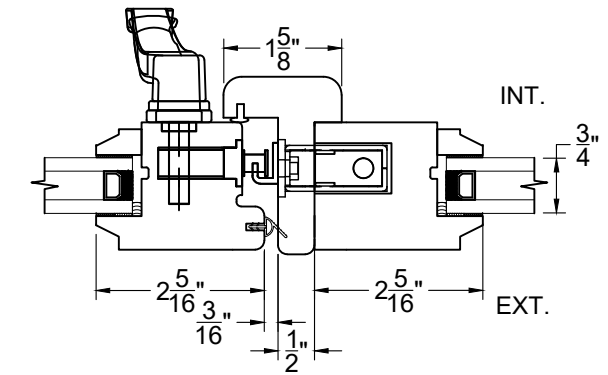

MEETING STILES
NO SCREEN